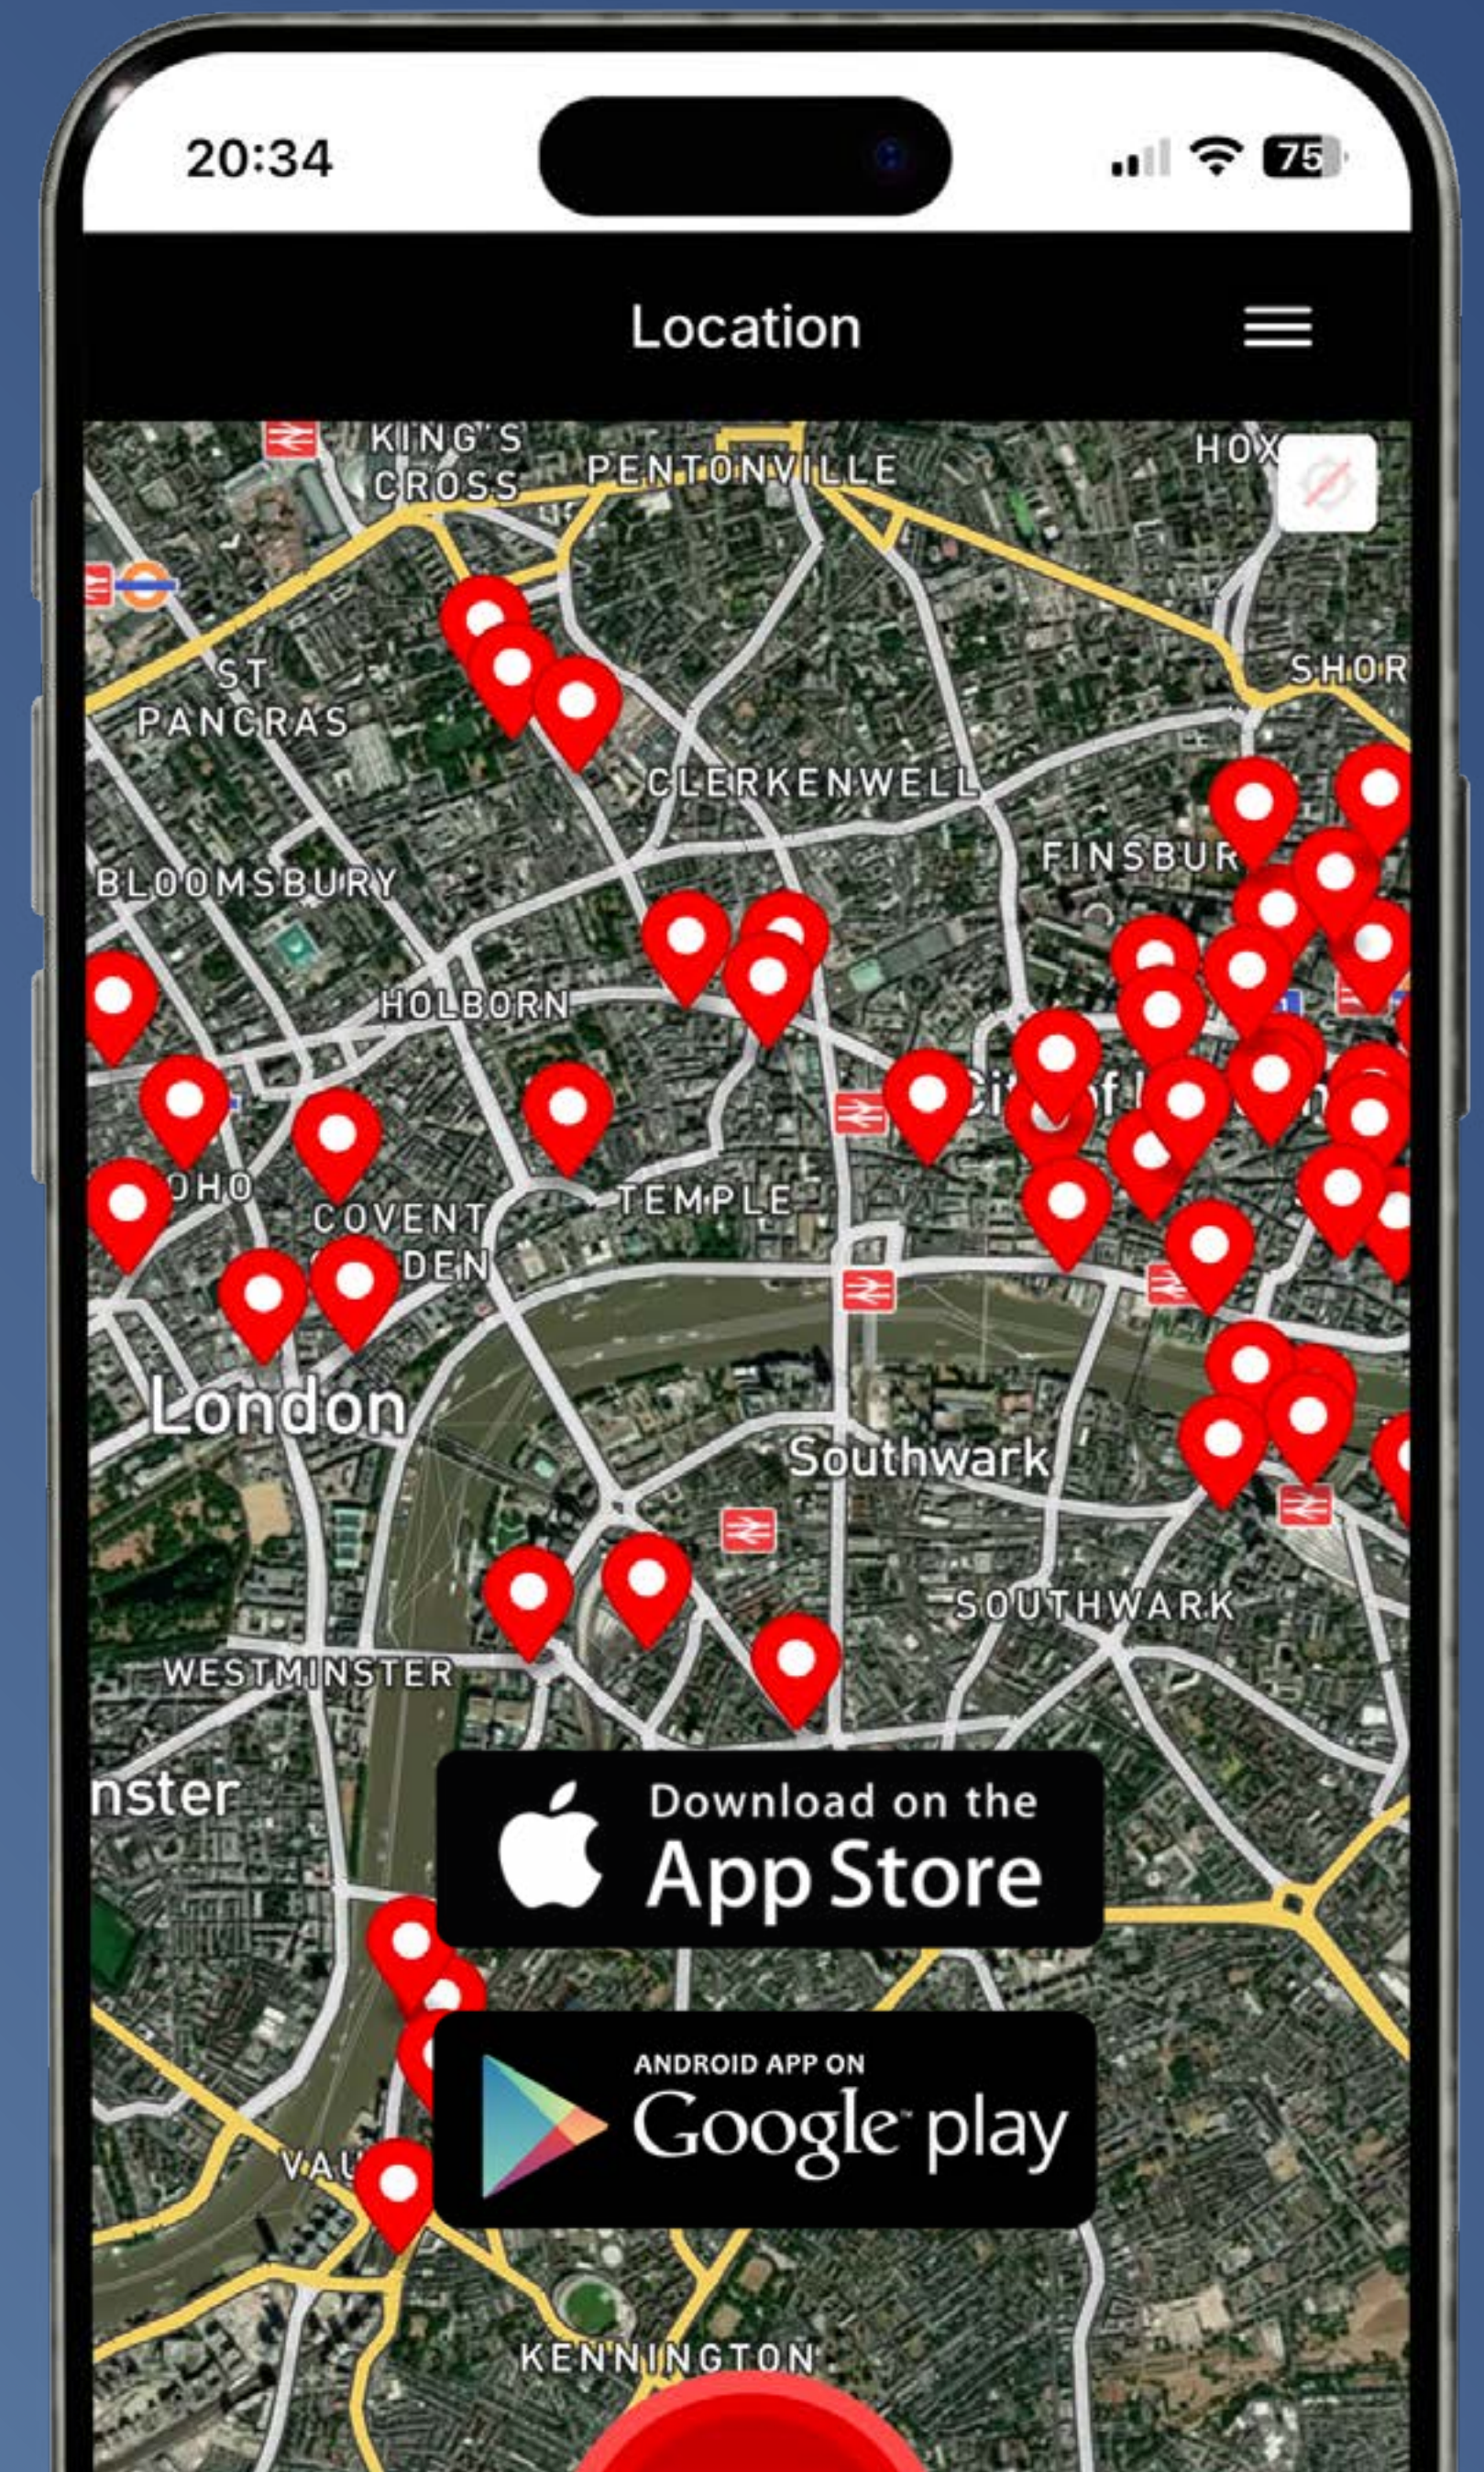

OUR SAFER CITY

Taxi Marshalls

at Liverpool Street station

Thurs, Fri, Sat
9pm to 2am

During
December

OUR SAFER CITY

Need a safe place?

Download the Safe Haven app. Get help and reassurance when you need it.

Scan to find out more
oursafercity.co.uk/safe-haven

OUR SAFER CITY

COULD YOUR PREMISES BECOME A SAFE HAVEN?

Join the network of cafés, bars and offices helping make the City safer.

oursafercity.co.uk/safe-haven

Look up, look out.

**Be aware of
your surroundings.**

**Phone snatchers
operate in this area.**